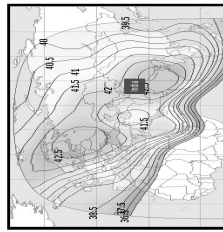

CHANNEL GUIDE

UPDATED AS OF 1ST MAY 2022 FTA = Free To Air • SCR = Scrambled • Radio Channels in Italics

FREQ/POL	CHANNEL	SR	FEC	FREE / SCRAM	NOTES
	Ayush TV, MK Tunes, MK Six, Sai TV, Hindu Dharmam, TV 5 Kannada, Malai Murasu TV, Malar TV, Shalini TV, News J, Patrika Rajasthan, Sangamam TV	28800	5/6	Mpeg 2 / Mpeg 4 Irdeto	Landmass beam
3876 H	Indiasign: CVR English, CVR OM Spiritual, Nireekshana TV, Pasand TV, DA News Plus, Hornbill TV, Madhimugam TV, NK TV 24x7, Mangalam TV	14300	3/4	Mpeg4 FTA	Landmass beam
3885 V	SUN NW: Sun TV KTV, Sun News, Sun Music, Gemini TV, Gemini Movies, Gemini Comedy, Udaya TV, Udaya Movies, Surya TV, Surya TV HD, Chutti TV, Kochu TV, Gemini Music, Surya Movies, Gemini Music HD, Gemini Movie HD, Udaya HD, Sun Bangla, Sun Marathi	30000	3/4	Mpeg4 Irdeto 2	Landmass beam
3894 H	Indiasign: HMTV Atadhana TV, T News, MBC TV, Calvary TV, Prarthana Bhawan TV, 7 S Music, ABN, V6 News, CVR News, Mercy TV (India), FM News, CVR Health, news_10TV, 1 Sports	13840	5/6	DVB S2 Mpeg 4	Landmass beam
3914 H	New Delhi TV: NDTV 24x7, NDTV India, NDTV Profit, NDTV Prime, NDTV Good Times	11200	3/4	Mpeg4 Irdeto 2	Landmass beam
3925 V	Sun TV NW: Kushi TV, Udaya Music, Chintu TV, Adithya TV, Udaya Comedy, Surya Comedy, Surya Music, Sun Life, Gemini Life, Sun TV HD, KTV HD, Sun Music HD, Gemini TV HD	30000	3/4	Mpeg 4, Irdeto 2	Landmass beam
3932 H	Indo Teleports: Peppers TV, Maha Punjabi, Total TV Haryana, Chardikla Time TV, Enterr10 Bangla, Enterr_10	18330	2/3	DVB S2	Landmass beam
3965 V	TV5 Monde Asia, TV5 HD, TV5 Style HD	12335	3/4	Mpeg 4	Landmass beam
3966 H	Thanthi TV, Janam TV, Jothi TV, Nambikkai TV, News Tamil 24x7	14400	2/3	MPEG-4/SD	Landmass beam
3984 H	VoA TV Global HD, VoA TV Indian Ocean HD, VoA TV China HD, VoA TV Africa HD, God TV Asia, Colors Mena HD (scr)	14400	3/4	Mpeg 4 FTA	Landmass beam
4006 H	PlanetCast: Shalom TV India, Media One, Kaumudy TV, Powervision TV, Sathiyam TV, Dheeran TV, Harvest TV 24x7 - Safari, Aashirwad, Darshana TV Middle East, Dighvijay News 24x7, Tunes 6 Music, Velicham TV, Studio One +, Samachar Plus 24x7, Reporter	14400	3/4	DVB-S2 Mpeg4	Landmass beam
4015 V	Tata: Angel TV India, Captain TV, Imayam TV, Madha TV, Makkal TV, Kairali Channel, We, Moon TV, Puthiya Thalaimurai, Sankara TV, Subhavaartha TV, Tamilan TV, Vasanth TV, Win TV, Polimer, Public TV, Captain News, TV5 News, Polimer News, MK TV, Public Music TV, Kairali Arabiya, Public Movies, Mathrubhumi News, Kappa TV	30000	3/4	Mpeg 4 DVB S2 FTA/Conax	Landmass beam
4024 H	PlanetCast: Vijay TV, Asianet News, Asianet ME, Suvarna News, Amrita TV, Goodness TV, Jaihind TV, Jeevan TV, Manorama News Intl., 24 News, Flowers TV (scr), Sakhi TV	14400	2/3	Mpeg 4 Videoguard	Landmass beam
INTELSAT 20 / 36 at 68.50 deg E: Bom Az 193 EI 67, Blr Az 215 EI 71, Del 197 EI 55, Chennai Az 222 EI 69, Bhopal Az 202 EI 61, Cal Az 223 EI 55					
3715 V	KBS Korea	2800	2/3	Mpeg4	C Beam
3723 V	Indiasign: TV 9 Telugu, TV 9 Kannada, TV 9 Marathi, TV 9 Gujarati, TV 9 Bharatwarsh, Mahaa News	9600	3/4	Mpeg 4 DVB S2	C Beam
3739 H	Discovery Networks India: Discovery Channel India, DTamil, Animal Planet India, Investigation Discovery India, Investigation Discovery India, Discovery Science India, Discovery Turbo India, TLC India, Discovery HD World India, Discovery Kids India, TLC HD India, Animal Planet HD World India	30000	3/4	Mpeg4	C Beam
3769 V	Aastha TV, Arihant TV, Aastha Tamil, Aastha Telugu, Aastha Kannada	7200	3/4	Mpeg 4	C Beam
3774 V	Aastha TV	2944	3/4	FTA	C Beam
3777 V	Aastha Bhajan, Vedic TV	2940	3/4	FTA	C Beam
3782 V	CGN TV	2965	3/4	FTA	C Beam
3788 V	J Movies	4400	2/3	FTA Mpeg4	C Beam
3795 H	Times Group: Times Now, Zoom, ET Now, Movies Now, Movies Now+ HD, Romedu Now, Mirror Now, Times Now World Hd, MNX HD, Movies Now HD, Romedy Now HD, MNX, ET Now, Times Now	30000	3/4	Mpeg4 Irdeto	C Beam
3795 V	Airrang World HD	5580	2/3	DVB S2 Mpeg 4	C Beam
3828 V	Indo Teleports: Jan TV, Khabar Fast, Pratinid Time, GS TV, Jan TV + (scr), Maha Movies, Fakt Marathi	7200	3/4	FTA Irdeto	C Beam
3850 V	Viacom 18: Colors Marathi HD, Colors Bangla HD, Colors Kannada HD, Colors Super HD, Comedy Central India, MTV Beats	14400	8/9	Mpeg4 Irdeto 2	C Beam
3868 H	Sports Inspires Life: Sony Ten 1 to 4, Sony Marathi	14450	3/4	Mpeg 4	C Beam
3868 V	Vaa Movies, True Sports TV, Cinema TV, Naaptol Tamil, Naaptol Kannada, MTV Beats HD (scr), Colors Cineplex HD (scr)	14400	2/3	FTA / Mpeg4	C Beam
3890 V	Daystar TV	1954	5/6	FTA	C Beam
3900 H	Sony India: Sony SAB TV India, Sony Pix, Sony Aath, Sony Six, Sony Pal, Sony Max India, Sony Max 2, SET India	22222	5/6	Mpeg 4	C Beam
3913 V	KBS World HD	6510	3/4	Mpeg 4/Xcrypt	C Beam
3922 V	India TV, India TV	7000	5/6	Mpeg 4 Irdeto	C Beam
3930 H	Sports Inspires Life: Sony Six HD, Sony Ten 2 HD, Sony Ten 3 HD, Ten Cricket HD	25000	2/3	Mpeg 4	C Beam
3974 H	Zee Turner: Pogo, CNN Intl S, Asia, Cartoon Network Pakistan, Cartoon Network India	19500	3/4	PowerVu	C Beam
3974 V	Zee NW: Zee Talkies HD, Zee Bangla HD, Zee Tamil HD, Zee Kerala HD, Zee Cinemalu HD, Zee Chitramandir	22500	5/6	Mpeg 4 Conax	C Beam
3993 H	Viacom 18: MTV India, Colors Rightey Asia, Colors Asia Pacific	4000	2/3	Mpeg4, Irdeto	C Beam
3995 V	Sun 18 Media Services: CNBC TV 18, CNBC Awaaz, News 18 Lokmat	6666	3/4	Mpeg4, Irdeto	C Beam
4000 H	& TV Middle East, Zee Zest	7500	3/4	Mpeg 4 Conax	C Beam
4003 V	Lamhas: Shubh TV, Abzy Movies, Sandesh News, Shubh Cinema, Abzy Cool, Abzy Dhakad, InSync	7200	3/4	Mpeg4 DVB S2	C Beam
4013 H	Indiasign: News Time Bangla, Rupashi Bangla, Aakash Aath, Dhoom Music, R Plus, News Time Assam, Manoranjan Movies, R+ Gold	7200	3/4	Mpeg 4 DVB S2	C Beam
4034 H	SUN 18: MTV India, Colors, Colors Rightey Asia, Colors Cineplex, Nick Jr India, Colors Kannada Cinema, Colors Tamil HD, Colors Tamil, Colors HD, Colors Cineplex, Nickelodeon India	20500	2/3	Mpeg4, Irdeto 2	PAL
4034 V	Network 18: History TV 18, CNBC TV 18 Prime HD, History TV 18, News 18 Malayalam, Sonic Nickelodeon, News 18	21600	5/6	Mpeg4	