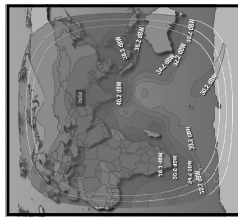

FREQ/POL	CHANNEL	SR	FEC	FREE / SCRAM	NOTES
4087 V	South East Asia, National Geographic Asia, National Geographic Wild Asia Zee Network, Zee Café HD, Zee Kerala, Zee Biskope 2	30000 5600	3/4 5/6	MPEG-4/HD HD Mpeg4	Asia Beam Asia Beam
GSAT 10/GSAT 30 at 83 deg E: Bom Az 151 EI 64, Blr Az 157 EI 73, Del Az 168 EI 55, Chennai Az 166 EI 62, Cal Az 194 EI 63					
3725 H	ETV NW: News 18 Madhya Pradesh & Chhattisgarh, News 18 Rajasthan, News 18 Bihar & Jharkhand, News 18 Urdu, News 18 Gujarati, News 18 Odia, Colors Bangla, Colors Marathi, Colors Kannada, Colors Infinity, VH1 India, Colors Cineplex, Colors Infinity, Colors Gujarati Cinema, Colors Bangla Cinema, Nick HD+, MTV Beats, Colors Cineplex, VH1 India, Colors Odia, Colors Gujarati	30000	3/4	Mpeg 4 Irdeto	India C Beam
3750 V	DD Uttarakhnd	2900	3/4	FTA	India C Beam
3753 V	DD Chattisgarh	2900	3/4	FTA	India C Beam
3756 H	Indiasign: Sidharth TV, Sidharth Gold, Sidharth Bhakti, A1 TV, Bada Khabar, News World, Tribe TV tests, Raftaar Media, Popular TV (India), Shubhsandesh TV, Goodnews TV (India), Channel Divya	15000	5/6	MPEG-4/SD	ECC
3757 V	DD Jharkhand	2900	3/4	FTA	India C Beam
3768 H	DD SVBC Telugu, SVBC 2 Tamil, SVBC 3 Kannada, SVBC 4 Hindi	3000	3/4	Mpeg 4	ECC
3769 V	DD Haryana	3000	3/4	FTA	India C Beam
3776 H	Ishwar Bhakti TV, Rongeen TV, Manoranjan Grand, Manoranjan TV, Nandighoshia TV, News Daily 24, 6 TV Telugu, Popular TV, Sanskriti 24x7, Fateh TV, Channel Divya, Nepal 1, Enter 10 Movies, Dangaal TV, Khushboo TV Bangla, Kalinga TV	11250	5/6	FTA	ECC
3805 H	Nation First, Hindi Khabar, Diliggi, Naaptol Telugu, Rose TV, Pitaara, Bharat Samachar, R9 TV, Sudarshan News, Khabrain Abhi Tak, INH 24x7, Prajya TV Kannada, Seam TV, Channel 36 UP/UK, Music India, Sangeet Bangla, Sangeet Bhojpuri, 9XM, 9X, Jhakaas, Mastiii, Naaptol Tamil, Naaptol Malayalam, Naaptol Kannada, Wow Cinema One, Cinema TV (India), News 11, Channel WIN, Jinvani Channel, Ind 24, Dhamaal, Maiboli, Dabangg, 9X Jaiwa, B4U Kadak, Network 10, Sadhna Bhakti, Shemaroo TV, Puthuyugam TV, Argus News, Sky TV (India)	28500	5/6	DVB-S2 MPEG-4/SD	India C Beam
3831 V	Gyandhara, Gyandarshan	7200	3/4	FTA	India C Beam
3839 H	Indiasign: AMV Network, Sambhav TV, TV 27 News	3750	3/4	MPEG-4/SD	India C Beam
3847 H	Prameya News 7	1500	3/4	DVB-S2/MPEG-4	India C Beam
3852 H	1 Yes News, Q Marathi, Swadesh News, Bharat Today, Janta TV Uttar Pradesh, Ultrakha	3600	5/6	MPEG-4/SD	India C Beam
3858 H	Kashhuri TV, Kashuri News 24, Kasthuri Gold	6920	3/4	FTA	India C Beam
3861 V	Kanak News, Manjari, Anadi TV	3974	3/5	FTA	India C Beam
3870 H	Mega TV Network: Mega TV (India), Mega 24, Mega Music	5000	5/6	MPEG-4/SD Irdeto	India C Beam
3874 H	Prag News, Rengoni	2400	3/4	FTA	India C Beam
3883 H	Sakshi TV	4440	3/4	FTA	India C Beam
3885 V	Doordarshan, DD National, DD News, DD Bharati, DD Kisan, DD Urdu, DD Sports, Rejya Sabha TV, DD National HD, DD News, DD India	30000	3/4	FTA	India C Beam
3887 H	CTVN AKD Plus, AKD Calcutta News, CN Rashtriya	3663	5/6	Mpeg 4 FTA	ECC
3892 H	Vanitha TV	3300	3/4	FTA	India C Beam
3898 H	Planetcast: NTV India, Bhakti TV	6800	3/4	FTA	India C Beam
3925 H	Planetcast : Kerala Vision, The Q India, Shemaroo Marathi Bana, Saav Dhararam Sangam, Prime News, MKN Marathi, B4U Bhojpuri, K News India, Epic TV, Shree Navgrah Channel, Hope Channel India, Aaseevatham TV, SiriKannada, Vaanavi TV, Dhinchak 2, Republic Bharat, Non Stop Samachar India tests, LoveWorld India, Dishu TV, ANB News, Dhinchak, Thendral TV, Subharti TV, ShowBox, News 1 India, Filamchi, Ishara TV, Gubbare, Dum TV Kannada, Enter 10 Rangeela, Studio Yuva, TV 9 Bangla, TV 9 Tamil, IBC 24, 9X Tashan, Azaad TV, News Nation, Jantantira TV, News State MP & CHG, News State UP & UK	28500	5/6	FTA Mpeg4	India C Beam
3949 H	Brahmaputra Tele Productions, DY 365, Nagaland TV, Jonack, Jano Duniya	3673	3/4	MPEG4 FTA	India C Beam
3954 V	Subhavaartha TV, Nambikkal TV	11572	2/3	MPEG4 FTA	India C Beam
3958 H	Total TV Haryana, BTV News, Lotus News, TV 100, India Voice, Studio One Plus, Care World TV, Sadhana Plus, 99 TV, Shekinah TV, Swaraaj Express SMCB, Jehovah TV, TV 100 National, Paras Gold, APN	9500	7/8	(MPEG 4) FTA	India C Beam
3976 H	Zee Punjabi, Zee Vajwa	3300	7/8	Mpeg 4 Conax	India C Beam
3981 H	Bflix Movies, Hare Krishna TV, Studio N News	4216	5/6	Mpeg 4	India C Beam
4005 H	ETV: ETV Telugu, ETV Bal Bharat English, ETV Bal Bharat Hindi, ETV Bal Bharat Punjabi, ETV Bal Bharat Marathi, ETV Bal Bharat Gujarati, ETV Bal Bharat Telugu, ETV Andhra Pradesh, ETV Andhra Malayalam, ETV Bal Bharat Kannada, ETV Bala Bharat Tamil, ETV Balya Bharat Bangla, ETV Telangana, ETV Cinema, ETV Plus, ETV Life, ETV Abhiruchi, ETV Cinema, ETV Plus, ETV Bal Bharat, ETV Bal Bharat, ETV Balya Bharat Odia, ETV Balya Bharat Assamese	26666	3/4	(MPEG 4) Irdeto 2	India C Beam Wide Beam
4030 H	MH1 Prime, MH1 Music, Shradha Mh One, Shradha Mh One, Mh 1 Dil Se	4440	3/4	MPEG 4 FTA	Wide Beam
4040H	Zee Network, Zee Picharai, Zee Thirai, Zee Santhak	7500	3/4	MPEG 4 FTA	Wide Beam
4054 H	LAMHAS:Bansal News, Naxatra News, Mantavya News, MoviePlus, Baile Baile, Sharmam TV, Peace of Mind TV, Housefull Movies, DNN, Bhakti Sagar 2, M Tunes +, I Love, Box Cinema, Tehzeeb TV, Santvani Channel	13230	3/4	FTA	India C Beam

Subscribe to

SATELLITE
& Cable TV

www.satmag.com