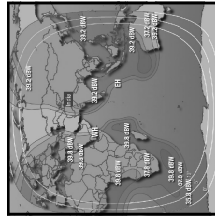

FREQ/POL	CHANNEL	SR	FEC	FREE / SCRAM	NOTES
4054 V	Tamil, CNBC Bajar, News 18 Assam & North-East, News 18 India, MTV HD+			Irdeto 2 HD	C Beam
4059 V	Ariqang World	4400	3/4	FTA	C Beam
4064 H	CTS (South Korea)	3529	3/4	FTA	C Beam
4064 V	Aljazeera English, CNBC Asia-Pacific, CGTN, EWTN Africa - Asia, ABC Australia Asia, BBC World News South Asia, Radio Australia English for the Pacific, Radio Australia English for Asia, EWTN Radio	19850	7/8	Irdeto 2 / PowerVu/FTA	C Beam
4066 V	Sanskar TV, Satsang TV	4400	3/4	FTA	C Beam
4069 V	Hope Channel International	2500	2/3	FTA	C Beam
4076 V	TRT World HD	3906	5/6	FTA HD	C Beam
4083 V	China Radio International	3428	3/4	FTA	C Beam
4090 H	Travel XP HD(scr), Kashish News, Taaza TV, STV Haryana News, Travel XP Tamil (scr), Sangeet Marathi, VTV News, Travel XP HD (scr), Hi Dost!, Bangla Talkies, Foodxp, Bhojpuri Cinema	14368	3/4	MPEG4 / FTA / Irdeto 2	C Beam
4092 V	YTN World	2963	3/4	FTA	C Beam
4103 H	CNN News 18, News 18, News 18 UK	5720	3/4	Conax, Irdeto 2	C Beam
4116 V	IndiaSign, PTC News, PTC Punjabi, PTC Chakde, PTC Punjabi Gold, Oscar Movies Bhojpuri, PTC Simran, PTC Music	8800	5/6	DVB S2 Mpeg 4	C Beam
4124 H	NHK World Network: NHK World Japan, NHK World Premium, NHK World Japan Radio	22193	3/5	MPEG-4/HD	C Beam
4130 V	Jaya TV HD, Jaya Plus, Jaya Max	12800	3/4	MPEG4/Irdeto2	C Beam
4150 H	Urdu 1 ME (scr), Peace TV Urdu, Peace TV English, Peace TV Bangla, Peace TV Chinese, Huda TV, I Plus TV	14400	3/4	FTA / Irdeto 2	C Beam
4155 V	Zee Cinema HD, Zee TV HD, Zee Anmol, & Pictures HD, Zee Marathi HD, Zee Telugu HD, Zee Kannada HD	22500	5/6	DVB S2 Conax	C Beam
4163 H	WION, EZ Mail, Zee Kalak, Zee Salaam, Zee UP / Uttarakhand	7500	5/6	Mpeg 4 Conax	C Beam
4182 H	Aaj Tak India Today, Good News Today, Aaj Tak International, India Today International, Aaj Tak UK, Aaj Tak Planetcast: 4TV, Sahana News, News 1st (India), News India 24x7, Anjan TV, Food Food, India Ahead, Ahsas TV, Republic TV, Harvest TV, Keralaam, Jai Maharashtra, Republic Bangla, 1st India	16296	3/4	Irdeto-2	C Beam
4195 H	Sky News International	21600	5/6	FTA Mpeg4	C Beam
4195 H	Sky News International	4000	1/2	PowerVu	C Beam
GSAT-18 at 74 Deg East Bom Az 173 El 73, Blr Az 191 El 74, Del Az 184 El 56, Chennai Az 202 El 73, Bhopal Az 186 El 62 Cal Az 212 El 59					
3777 H	DD News HD, DD Retro	4000	3/4	Mpeg 4 BISS	India Beam
3782 H	DD National, DD News, DD Retro, DD Sports	2000	3/4	Mpeg 4 BISS	India Beam
11578 H	Utkarsh Channel 4, Utkarsh Channel 1, Utkarsh Channel 2, Utkarsh Channel 3	5000	3/4	Mpeg 2 FTA	India Beam
11667 V	KITE VICTERS: KITE VICTERS Plus, KITE VICTERS	2000	3/4	Mpeg2 FTA	India Beam
11681 V	VTU	2966	3/4	Mpeg 2 FTA	India Beam
11686 V	Loikshiksha Sanchar	2900	3/4	Mpeg 2 FTA	India Beam
ABS 2 at 75 deg E: Bom Az 173 El 73, Blr Az 191 El 74, Del Az 184 El 56, Chennai Az 202 El 73, Bhopal Az 186 El 62 Cal Az 212 El 59					
3606 V	API TV	2707	5/6	DVB-S2	Global Beam
15254 H	Supreme Master TV, TBN Inspire International, SBN International, TBN Asia, Daystar TV, Hwazan Satellite TV	30000	1/2	FTA	India Beam
APSTAR 7 at 76.5 deg E: Bom Az 168 El 67, Blr Az 184 El 74, Del 181 El 56, Chennai Az 196 El 73, Bhopal Az 183 El 63 Cal Az 209 El 60					
3634 H	Kantipur Media Group: Kantipur TV, Kantipur Cineplex	6000	3/5	DVB-S2P/SK	Asia Beam
3642 H	Image Channel	3200	3/5	MPEG-4/SD	Asia Beam
3705 H	NTV Itahari	4166	3/5	MPEG-4/HD	Asia Beam
3710 H	NTV Kohalpur	4166	3/5	MPEG-4/HD	Asia Beam
3720 H	Nepal TV: NTV Plus, NTV News, NTV National	12500	3/5	MPEG-4/HD	Asia Beam
3732 V	TeleNest: Star Asia News, VSH News, Capital TV (Pakistan), Kohenoor News, Melro 1 News	16000	3/4	MPEG-4/HD	Asia Beam
3749 H	Madani Channel Bangla	3070	3/4	Mpeg 4	Asia Beam
3780 V	APT:KidZone+ Pakistan, 1 Sports, Pop Pakistan, Zorins TV, RaaJee TV, Macau Lotus TV, Eurosport Asia (SD), Eurosport Asia (HD), FashionTV Asia (SD), FashionTV India (HD)	30000	3/4	Mpeg4 DVB S2 Conax	Asia Beam
3788 H	Telefilm: CTN (USA), The Word Network, SBN International, The Overcomer	10700	1/2	MPEG-4/SD	Asia Beam
3844 V	Trinity Broadcasting, TBN Asia, TBN Inspire International, Telenovela Channel, 702 DZAS, The Edge Philippines	4000	3/4	DVB-S2QPSK	C Beam
3857 V	GMA Network: Pinoy TV Asia-Pacific, GMA Life TV, GMS Pinoy TV Middle East, GMA News TV, DZBB 594 Super Radyo, Barangay LS 97.1	5925	2/3	Mpeg4 PowerVu	Asia Beam
3873 V	BoI News HD, Bol Entertainment HD	8000	3/5	Mpeg 4 HDFTA	C Beam
3920 H	SPE Networks Asia: AXN Taiwan HD, Animax Asia HD, AXN East Asia HD, AXN Philippines, Gem TV, Animax Taiwan, Animax Philippines	28340	5/6	Mpeg 4	C Beam
3960 H	HBO: HBO Asia, Cinemax Asia, Cinemax Asia, Cinemax Asia, HBO Taiwan	30000	3/4	Mpeg 4	Asia Beam
4000 H	A1, Telekom Austria: Babyfirst TV, MyZen TV, Trace Sport Stars, Mezzo Live HD, Trace Urban Southeast Asia, Star Sports China, Star Sports 2 China	30000	3/4	MPEG-4/HD	Asia Beam
4006 V	PSM: TV Maldives HD, PSM News, Munnaru, YES TV HD	8800	3/5	Via access	C Beam
4030 V	Capital TV HD (Pakistan)	2400	3/5	DVB-S2MPEG-4	C Beam
4080 H	STAR TV: Star Movies China, Star Chinese Movies Hong Kong, Star Chinese Channel International, Star Chinese Movies	2400	3/5	FTA	Asia Beam