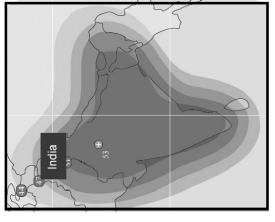

FREQ/POL	CHANNEL	SR	FEC	FREE / SCRAM	NOTES
4054 V	Tamil, CNBC Bajar, News 18 Assam & North-East, News 18 India, MTV HD+			Irdeto 2 HD	C Beam
4059 V	Ariqang World	4400	3/4	FTA	C Beam
4064 H	CTS (South Korea)	3529	3/4	FTA	C Beam
4064 V	Aljazeera English, CNBC Asia-Pacific, CGTN, EWTN Africa - Asia, ABC Australia Asia, BBC World News South Asia, Radio Australia English for the Pacific, Radio Australia English for Asia, EWTN Radio	19850	7/8	Irdeto 2 / PowerVu/FTA	C Beam
4066 V	Sanskar TV, Satsang TV	4400	3/4	FTA	C Beam
4069 V	Hope Channel International	2500	2/3	FTA	C Beam
4076 V	TRT World HD	3906	5/6	FTA HD	C Beam
4083 V	China Radio International	3428	3/4	FTA	C Beam
4090 H	Travel XP HD(scr), Kashish News, Taaza TV, STV Haryana News, Travel XP Tamil (scr), Sangeet Marathi, VTV News, Travel XP HD (scr), Hi Dost!, Bangla Talkies, Foodxp, Bhojpuri Cinema	14368	3/4	MPEG4 / FTA / Irdeto 2	C Beam
4092 V	YTN World	2963	3/4	FTA	C Beam
4103 H	CNN News 18, News 18, News 18 UK	5720	3/4	Conax, Irdeto 2	C Beam
4116 V	IndiaSign, PTC News, PTC Punjabi, PTC Chakde, PTC Punjabi Gold, Oscar Movies Bhojpuri, PTC Simran, PTC Music	8800	5/6	DVB S2 Mpeg 4	C Beam
4124 H	NHK World Network: NHK World Japan, NHK World Premium, NHK World Japan Radio	22193	3/5	MPEG-4/HD	C Beam
4130 V	Jaya TV HD, Jaya Plus, Jaya Max	12800	3/4	MPEG4/Irdeto2	C Beam
4150 H	Urdu 1 ME (scr), Peace TV Urdu, Peace TV English, Peace TV Bangla, Peace TV Chinese, Huda TV, I Plus TV	14400	3/4	FTA / Irdeto 2	C Beam
4155 V	Zee Cinema HD, Zee TV HD, Zee Anmol, & Pictures HD, Zee Marathi HD, Zee Telugu HD, Zee Kannada HD	22500	5/6	DVB S2 Conax	C Beam
4163 H	WION, EZ Mail, Zee Kalak, Zee Salaam, Zee UP / Uttarakhand	7500	5/6	Mpeg 4 Conax	C Beam
4182 H	Aaj Tak India Today, Good News Today, Aaj Tak International, India Today International, Aaj Tak UK, Aaj Tak Planetcast: 4TV, Sahana News, News 1st (India), News India 24x7, Anjan TV, Food Food, India Ahead, Ahsas TV, Republic TV, Harvest TV, Keralaam, Jai Maharashtra, Republic Bangla, 1st India	16296	3/4	Irdeto-2	C Beam
4195 H	Sky News International	21600	5/6	FTA Mpeg4	C Beam
4195 H	Sky News International	4000	1/2	PowerVu	C Beam
GSAT-18 at 74 Deg East Bom Az 173 El 73, Blr Az 191 El 74, Del Az 184 El 56, Chennai Az 202 El 73, Bhopal Az 186 El 62 Cal Az 212 El 59					
3777 H	DD News HD, DD Retro	4000	3/4	Mpeg 4 BISS	India Beam
3782 H	DD National, DD News, DD Retro, DD Sports	2000	3/4	Mpeg 4 BISS	India Beam
11578 H	Utkarsh Channel 4, Utkarsh Channel 1, Utkarsh Channel 2, Utkarsh Channel 3	5000	3/4	Mpeg 2 FTA	India Beam
11667 V	KITE VICTERS: KITE VICTERS Plus, KITE VICTERS	2000	3/4	Mpeg2 FTA	India Beam
11681 V	VTU	2966	3/4	Mpeg 2 FTA	India Beam
11686 V	Loikshiksha Sanchar	2900	3/4	Mpeg 2 FTA	India Beam
ABS 2 at 75 deg E: Bom Az 173 El 73, Blr Az 191 El 74, Del Az 184 El 56, Chennai Az 202 El 73, Bhopal Az 186 El 62 Cal Az 212 El 59					
3606 V	API TV	2707	5/6	DVB-S2	Global Beam
15254 H	Supreme Master TV, TBN Inspire International, SBN International, TBN Asia, Daystar TV, Hwazan Satellite TV	30000	1/2	FTA	India Beam
APSTAR 7 at 76.5 deg E: Bom Az 168 El 67, Blr Az 184 El 74, Del 181 El 56, Chennai Az 196 El 73, Bhopal Az 183 El 63 Cal Az 209 El 60					
3634 H	Kantipur Media Group: Kantipur TV, Kantipur Cineplex	6000	3/5	DVB-S2P/SK	Asia Beam
3642 H	Image Channel	3200	3/5	MPEG-4/SD	Asia Beam
3705 H	NTV Itahari	4166	3/5	MPEG-4/HD	Asia Beam
3710 H	NTV Kohalpur	4166	3/5	MPEG-4/HD	Asia Beam
3720 H	Nepal TV: NTV Plus, NTV News, NTV National	12500	3/5	MPEG-4/HD	Asia Beam
3732 V	TeleNest: Star Asia News, VSH News, Capital TV (Pakistan), Kohenoor News, Melro 1 News	16000	3/4	MPEG-4/HD	Asia Beam
3749 H	Madani Channel Bangla	3070	3/4	Mpeg 4	Asia Beam
3780 V	APT:KidZone+ Pakistan, 1 Sports, Pop Pakistan, Zorins TV, RaaJee TV, Macau Lotus TV, Eurosport Asia (SD), Eurosport Asia (HD), FashionTV Asia (SD), FashionTV India (HD)	30000	3/4	Mpeg4 DVB S2 Conax	Asia Beam
3788 H	Telefilm: CTN (USA), The Word Network, SBN International, The Overcomer	10700	1/2	MPEG-4/SD	Asia Beam
3844 V	Trinity Broadcasting, TBN Asia, TBN Inspire International, Telenovela Channel, 702 DZAS, The Edge Philippines	4000	3/4	DVB-S2QPSK	C Beam
3857 V	GMA Network: Pinoy TV Asia-Pacific, GMA Life TV, GMS Pinoy TV Middle East, GMA News TV, DZBB 594 Super Radyo, Barangay LS 97.1	5925	2/3	Mpeg4 PowerVu	Asia Beam
3873 V	BoI News HD, Bol Entertainment HD	8000	3/5	Mpeg 4 HDFTA	C Beam
3920 H	SPE Networks Asia: AXN Taiwan HD, Animax Asia HD, AXN East Asia HD, AXN Philippines, Gem TV, Animax Taiwan, Animax Philippines	28340	5/6	Mpeg 4	C Beam
3960 H	HBO: HBO Asia, Cinemax Asia, Cinemax Asia, Cinemax Asia, HBO Taiwan	30000	3/4	Mpeg 4	Asia Beam
4000 H	A1, Telekom Austria: Babyfirst TV, MyZen TV, Trace Sport Stars, Mezzo Live HD, Trace Urban Southeast Asia, Star Sports China, Star Sports 2 China	30000	3/4	MPEG-4/HD	Asia Beam
4006 V	PSM: TV Maldives HD, PSM News, Munnaru, YES TV HD	8800	3/5	Via access	C Beam
4030 V	Capital TV HD (Pakistan)	2400	3/5	DVB-S2MPEG-4	C Beam
4080 H	STAR TV: Star Movies China, Star Chinese Movies Hong Kong, Star Chinese Channel International, Star Chinese Movies	2400	3/5	FTA	Asia Beam