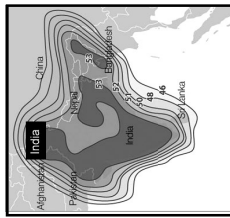

Subscribe to

SATELLITE
& Cable TV

www.satmag.com

CHANNEL GUIDE

UPDATED AS OF 1ST MAY 2022 FTA = Free To Air • SCR = Scrambled • Radio Channels in Italics

FREQ/POL	CHANNEL	SR	FEC	FREE / SCRAM	NOTES
4079 H	Surya Cinema, Surya Samachar, Surya Bhakti, Surya Bhojipuri	4800	3/4	Mpeg 4, FTA	ECC
4090 H	Zee Hindustan, Zee 24 Ghanta, Zee 24 Taas, Zee Delhi NCR Haryana, Zee Bihar Jharkhand	7500	7/8	FTA / Conax	India C Beam
4100 H	BBS TV, BBS Channel 2, BBS Radio 7, Kuzoo FM 105	4750	3/4	MPEG 4 / FTA	India C Beam
4114 H	Manorama News: Manorama News Central, Manorama News North, Mazhavil Manorama HD, Mazhavil Manorama	8000	3/4	MPEG 4 / FTA	India C Beam
4133 H	BAG Network 24: News 24, E24, Blix Movies, Popcorn Movies, JK 24x7 News, Darshan 24, News 24 MP & Chhattisgarh, Assam Talks, Aryan TV National	11888	3/4	FTA / Iroto 2 Mpeg4	India C Beam
4156 H	Zee Network: &Fix HD (scr), Zee Kannada (scr), Zee Telugu (scr), Zee Talkies (scr)	15000	7/8	FTA / Conax	India C Beam
4170 H	Lok Sabha TV	4650	3/4	FTA	India C Beam
4175 H	ETV Telugu	3250	5/6	irdeto	India C Beam
4181 H	Kolkata TV	3232	3/4	FTA	India C Beam
10970 H	TataSky: Discover HD World India, National Geographic India, Star Movies HD India, Star World HD India, Star Sports 2, & fix, Zee TV India, Zee Cinema Asia, Movies Now +, Channel 100 Gold, Sony Max India, Tata Sky Karaoke	32720	2/3	Videoguard Mpeg4/HD	India Ku Beam
10970 V	TataSky: DD News, NDTV India, News 18 India, Mirror Now, 9XM, Star Bharat India, Zee News, CNBC Awaaz, Movies Now, KTV, News 24 MP & Chhattisgarh, ABP News India, B4U Music India, UTV Action, Eurosport India, Power TV, 9X Jawla, Aaj Tak, Star Gold 2, Munsif TV, Pogo India News, CNA, Star Movies India, DY 365, India TV, Zing Asia, Sony Yay!, Jalsha Movies, Zee Keralam, Zee Bollywood, & TV, UTV Movies, Public TV, @ Tata Sky Smart Games	32720	2/3	Mpeg 4 Videoguard	India Ku Beam
11010 H	TataSky: Sony Pix, &Fix, Comedy Central, Mastii, Animal Planet, Sun TV, Zee Café, Sun Bangla, Channel 100, Pogo, Cartoon Network India, Colors Gujarati, Channel 100, Pogo, Cartoon Network, Colors Gujarati, Channel 100 Platinum, DD Kashir, DD Kisan, Surya Bhakti, DD Chandana	27500	3/4	Mpeg 4 Videoguard	India Ku Beam
11010 V	TataSky: Tata Sky Comedy, TV 9 Kannada, Sony Ten 4, History TV 18, Star Sports Select HD1, Star Sports Select HD1, Maha Movie, Sony BBC Earth, Star Gold Select, Sony Max 2, Music Zone, Enterr 10, & pictures, & TV, Times Now World, Star Utsav Movies, Zee Anmol Cinema, B4U Movies India, Colors Cineplex, Sony Wah, Star Gold Select	32720	2/3	Mpeg 4 Videoguard	India Ku Beam
11050 H	TataSky: Star World Premiere HD, History TV 18, Colors, Star Plus HD India, Star Sports 1, Star Bharat India, SET India, Sony Six, Star Gold HD India, Tata Sky Classroom, @ Active Smart Manager	32720	2/3	Mpeg4 HD Videoguard	India Ku Beam
11050 V	TataSky: Prag News, News X, Paras TV, Ayush TV, Aaj Tak, Udaya Music, National Geographic India, Star Sports 2, Khushboo TV, DD Manipur, Sony Six, Disney Junior India, Discovery Channel India, Sony Ten 3, MTV Beats, News Nation, History TV 18, & privé HD, Discovery HD World India, Tez, Tata Sky English, Today's Special, Tata Sky English	32720	2/3	Mpeg 4 Videoguard	India Ku Beam
11090 H	TataSky: Channel 100, News18 Raji, Colors Odia, ABP News India, Sonic Nickelodeon, Aashta TV, Sanskar TV, India TV, News 24, Shraddha Mh 1, Zee Bihar Jharkhand, MTV India, Udaya Comedy, TV 9 Kannada, Nat Geo Wild Asia, Nick Jr. India, Star Six, Star Jalsha, KTV, Star Maa TV, Zee Telugu, Zee Bangla, Udaya TV, Discovery Tamil, VH1, Star Sports 1, Udaya Music, News18 MP & Chhattisgarh	32720	2/3	Mpeg 4 Videoguard	India Ku Beam
11090 V	TataSky: Movies Now, Colors Kannada, Star World HD India, Sony Max India, Sony Ten 2, Sony Ten 3, Sony Pix, Eurosport India, Star Movies HD India, Star World Premiere HD, Zee Café	32720	2/3	Mpeg 4 Videoguard	India Ku Beam
11130 H	TataSky: DD News, TataSky Cooking, NDTV India, Prag News, Discovery India, Sony Ten 2, Movies Now, 9xm, Zee Salaam, News 18, News Live, DY 365, Sony Ten 1, CNBC Awaaz, Dish TV, 9X Tashan, Star Suvarna Plus, Disney Junior, India News Haryana, Gemini Life, Sun Life, B4U Music, Dangal TV, Ramdhenu, Shop CJ, Zee Talkies, Gemini Comedy, NTV, India News, AXN India, Sony ESPN, Public TV, Colors Infinity, Channel NewsAsia, Zing Asia, News18 Lokmat	32720	3/4	Mpeg 4 Videoguard	India Ku Beam
11130 V	Colors Bangla, DD Assam, Travelix HD, E 24, ABP Ananda, Aakaash Aath, ETV Cinema, Zee Action, Sony Pal, Kaumudy TV, Star Sports 2, Animal Planet India, CBeebies Asia, T-Sat Nipuna, NK TV 24x7, Movies Now, Cartoon Network India, NDTV Profit, NDTV Prime, Disney Channel India Vijay Super, Tata Sky Bollywood Premiere, Rang, Lokshahi News Republic Bharat, Asianet, Nickelodeon India, Zoom, Sony Ten 1, Star Utsav, NewsTime Bangla, Nick Jr India, CTVN AKD Plus, TLC HD India, National Geographic Wild Asia	32720	2/3	Mpeg 4 Videoguard	India Ku Beam
11170 H	TataSky: Zee News, Zee Business, Hungama TV, Disney India, Star Sports 1 Hindi, PTC Punjabi, Star Sports 1 Tamil, Star Sports 1, PTV Punjabi, Khushi TV, Sony Ten3, Colors Bangla, Colors Kannada, ABP Mejlha, AajTak, VH1 HD, E24, Nickelodeon India, Epic HD, Star Sports Select HD2, Dance Studio, Colors Marathi, Jalsha Movies, Star Pravah	32720	2/3	Mpeg 4 Videoguard	India Ku Beam
11170 V	TataSky: Zee Biscope, Star Sports Select HD2, PTC Music, Nick HD+, Sun Bangla, DD Kashir, Sony Ten 1 HD, Star Movies Select, Colors Bangla Cinema, News Tamil 24x7, Hornbill TV, Shubb TV, Sony Pix, Mango, Khabar Fast, CNBC TV 18, Romyedy Now, & fix, Zee Café, Mazhavil Manorama, Tata Sky Theatre, Mastii, Animal Planet India, Comedy Central India, MNX, Tata Sky Fun Learn	32720	2/3	Mpeg4 Videoguard	India Ku Beam
11470 H	Adithya TV, Satshi TV, Udaya News, Mazhavil Manorama, Polimer, Asianet News, Wow Movies & Music, Puthiya Thalaimurai, TV 5 News, isai Aruvi, Chutti TV, Star Maa Music, Thanithi TV, Asianet Plus, Asianet Movies, Channel 100, Kochu TV, Romyedy Now HD, Star Maa Movies HD, AXN India HD, Surya TV, Romyedy Now, Zee Sarthak TV, Prarthana TV, Times Now, CNN News 18, Star World, India Voice, Channel 100	32720	5/6	Mpeg4 Videoguard	India Ku Beam
11470 V	TataSky: DD Sahyadri, Star Sports Select HD1, Star Sports Select HD2, WION, ET Now, Tata Sky Aradhana, Zee Vajwa, Tata Sky Music+, Tata Sky ShortsTV, Tata Sky Ibaadat, Lok Sabha TV, Rajya Sabha TV, Tata Sky Fitness, Tata Sky Classic Cinema, Zee Business, Star Maa Gold, Sony BBC Earth, Sadhana News TV, Zee Classic, Star Sports First, News 18 Assam & North-East, Colors Infinity, Star Maa Movies, Zee Cinema Asia	32720	3/4	Mpeg 4 Videoguard	India Ku Beam
	TataSky: MTV Beats, Jaya TV, BBC World News, Zee Marathi, Sun News, Surya Movies, Zee Bangla Cinema, Food Food, Maa Movies, Star Suvarna, Zee Kannada, Aakash Aath, ABP Ananda, Sun News, Udaya Movies, Kallainagar, Star Vijay, Aath, Channel				