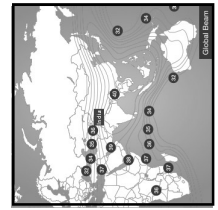

Subscribe to

www.scattmag.com